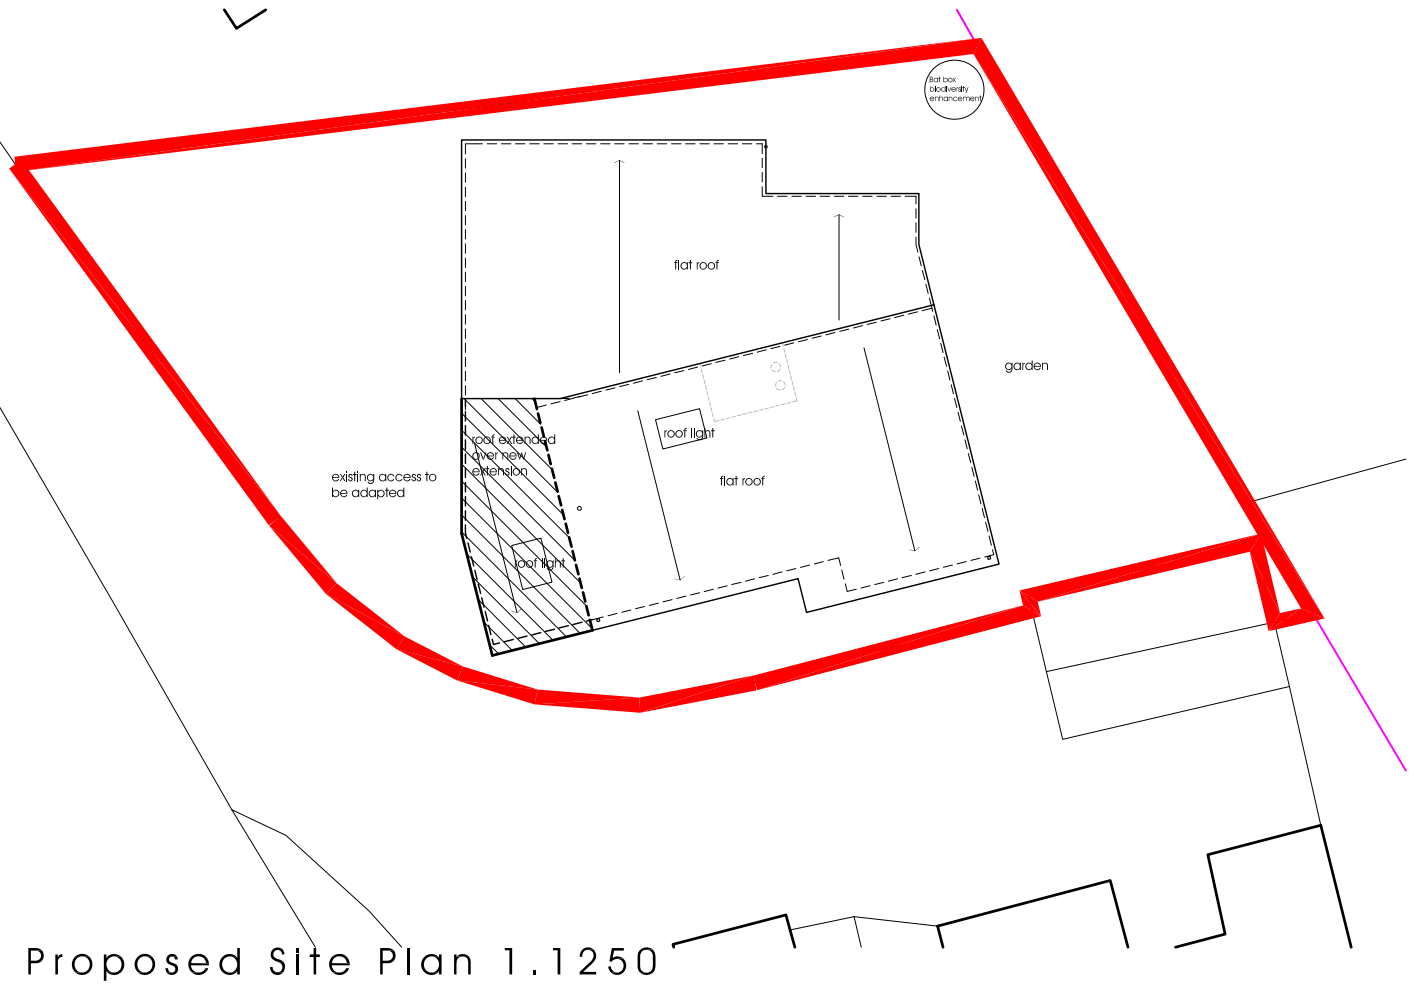

NOTES
 Do not scale. All dimensions in mm and to be checked on site.
 Copyright of the design and / or drawings remains solely with the design.
 This drawing does not form part of a contract and is subject to change or developer's alterations.

Ordnance Survey. (c) Crown Copyright 2020. All rights reserved. Licence number 100022432

rev.	description	date	by
status.	Planning		

 Unit 7, Henry Close Battlefield Enterprise Park Battlefield Shrewsbury Shropshire SY1 3TJ E: Info@ke-design.co.uk www.ke-design.co.uk T: 01743 298080	The Studio, 3 William Felton Mews Salop Road, Oswestry Shropshire SY11 2RQ T: 01691 656964	client Mr & Mrs Seddon	drawing Location and Site Plan	scale 1:1250, 1:200@A3	date 04/08/2020	drawn JE
		project Annegra Borfa Green, Welshpool		drwg no 2034-MA(00)0001	rev -	