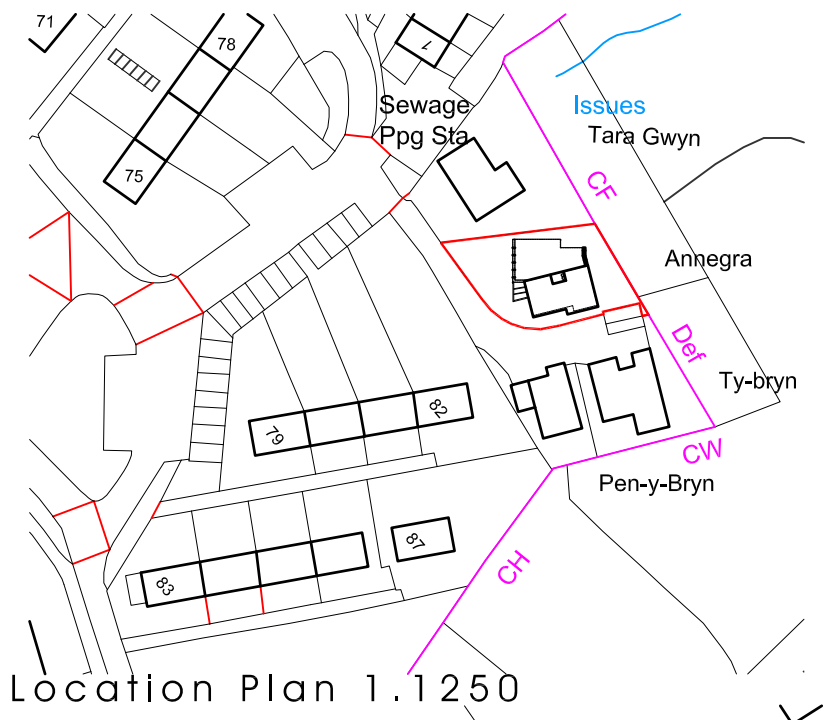

Ordnance Survey. (c) Crown Copyright 2020. All rights reserved. Licence number 100022432

rev.	description	date	by
status.	Planning		

 Unit 7, Henry Close Battlefield Enterprise Park Battlefield Shrewsbury Shropshire SY1 3TJ E: Info@ke-design.co.uk www.ke-design.co.uk T: 01743 298080	The Studio, 3 William Felton Mews Salop Road, Oswestry Shropshire SY11 2RQ T: 01691 656964	client Mr & Mrs Seddon	drawing Location and Site Plan	scale 1:1250, 1:200@A3	date 04/08/2020	drawn JE
		project Annegra Borfa Green, Welshpool		drwg no 2034-MA(00)0001	rev -	